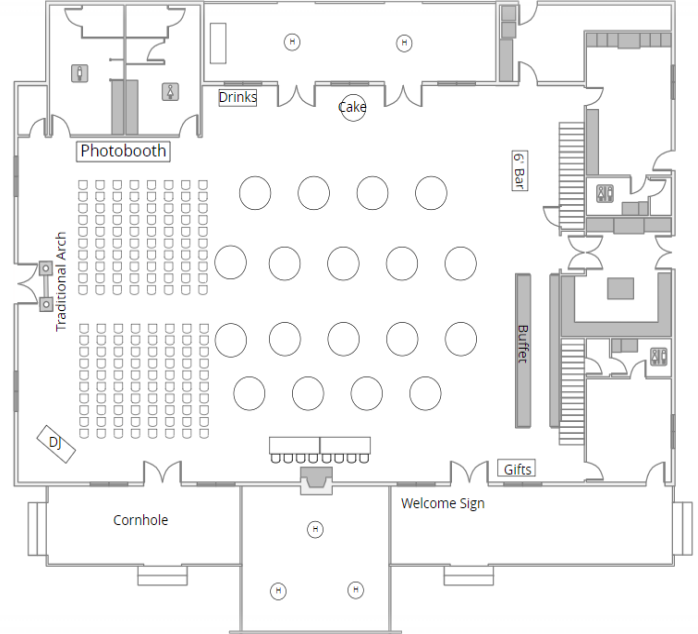

SAMPLE LAYOUTS - CEREMONY & RECEPTION INDOOR

200 Guests - No Head Table

160 Guest + Wedding Party

SAMPLE LAYOUTS - RECEPTION ONLY INDOOR

170 Guests - No Wedding Party

300 Guests + Wedding Party