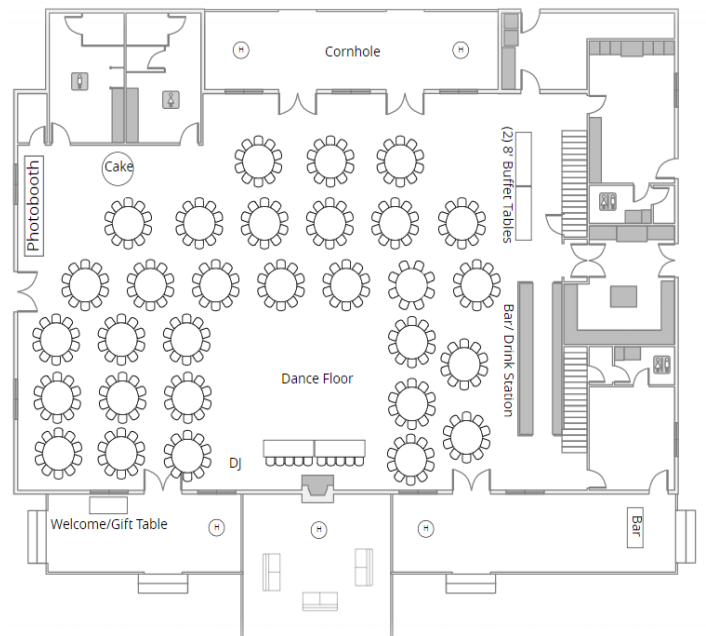

SAMPLE LAYOUTS - CEREMONY & RECEPTION INDOOR

200 Guests - No Head Table

160 Guest + Wedding Party

SAMPLE LAYOUTS - RECEPTION ONLY INDOOR

170 Guests - No Wedding Party

300 Guests + Wedding Party