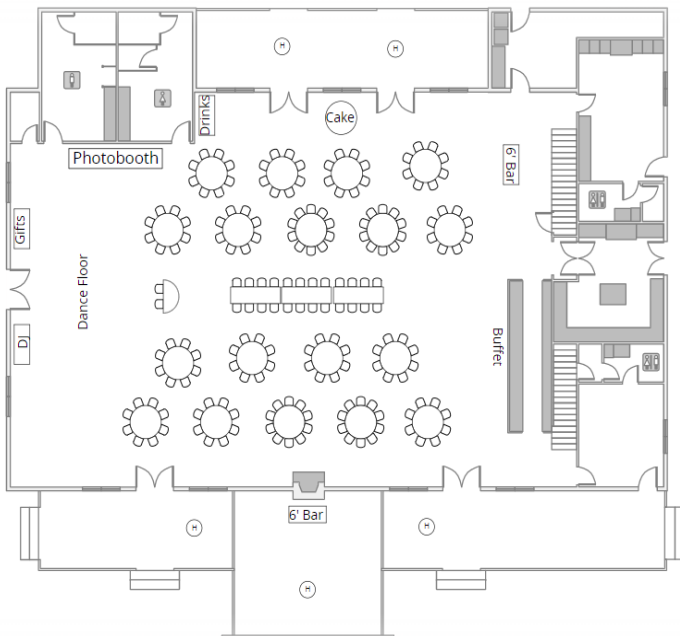

SAMPLE LAYOUTS - CEREMONY & RECEPTION INDOOR

200 Guests - No Head Table

160 Guest + Wedding Party

SAMPLE LAYOUTS - RECEPTION ONLY INDOOR

170 Guests - No Wedding Party

300 Guests + Wedding Party