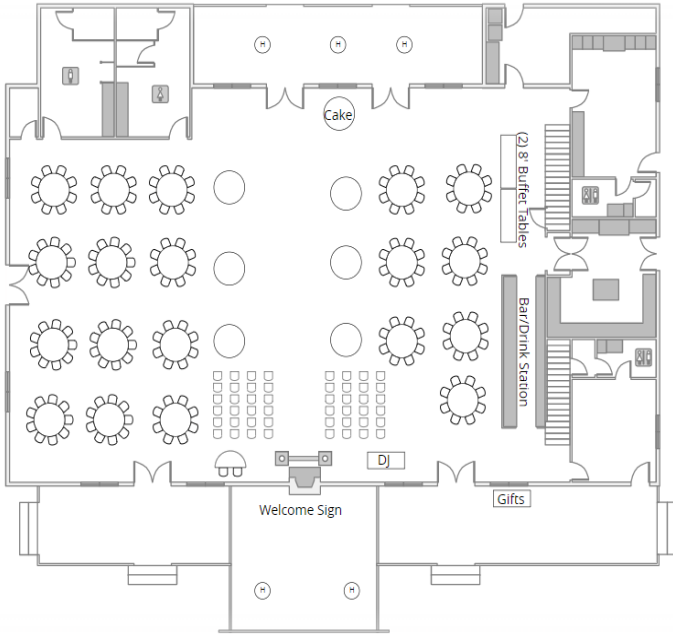

SAMPLE LAYOUTS - CEREMONY & RECEPTION INDOOR

200 Guests - No Head Table

160 Guest + Wedding Party

SAMPLE LAYOUTS - RECEPTION ONLY INDOOR

170 Guests - No Wedding Party

300 Guests + Wedding Party